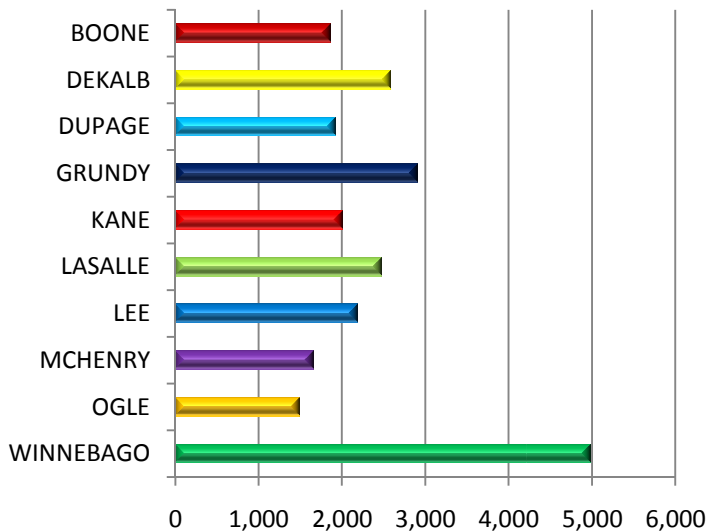

# 10 County Crime Comparisons - 2009

	RATE PER 100,000	MURDER	CRIMINAL SEXUAL ASSAULT	ROBBERY	AGGRAV. ASSAULT / BATTERY	BURGLARY	THEFT	AUTO THEFT	ARSON	RATIO OF VIOLENT CRIME TO TOTAL
<b>BOONE</b>	1,862	0	32	7	37	138	735	49	10	7.54%
<b>DEKALB</b>	2,578	1	68	48	136	368	2,052	55	13	9.23%
<b>DUPAGE</b>	1,919	11	157	216	508	2,112	14,213	553	83	5.00%
<b>GRUNDY</b>	2,909	0	15	7	41	152	1,145	31	4	4.52%
<b>KANE</b>	2,008	7	199	224	836	1,669	6,835	370	54	12.42%
<b>LASALLE</b>	2,472	0	54	14	154	583	1,877	80	18	7.99%
<b>LEE</b>	2,183	2	30	2	37	127	555	11	3	9.26%
<b>MCHENRY</b>	1,663	4	68	39	315	634	4,090	132	18	8.04%
<b>OGLE</b>	1,494	0	17	2	30	130	617	25	3	5.95%
<b>WINNEBAGO</b>	4,976	23	183	653	1,147	3,463	8,750	664	58	13.43%

Source: Illinois State Police, Crime in Illinois 2009 Annual Uniform Crime Report  
Last update: May 2011

**RATE PER 100,000**

**RATIO OF VIOLENT CRIME TO TOTAL**